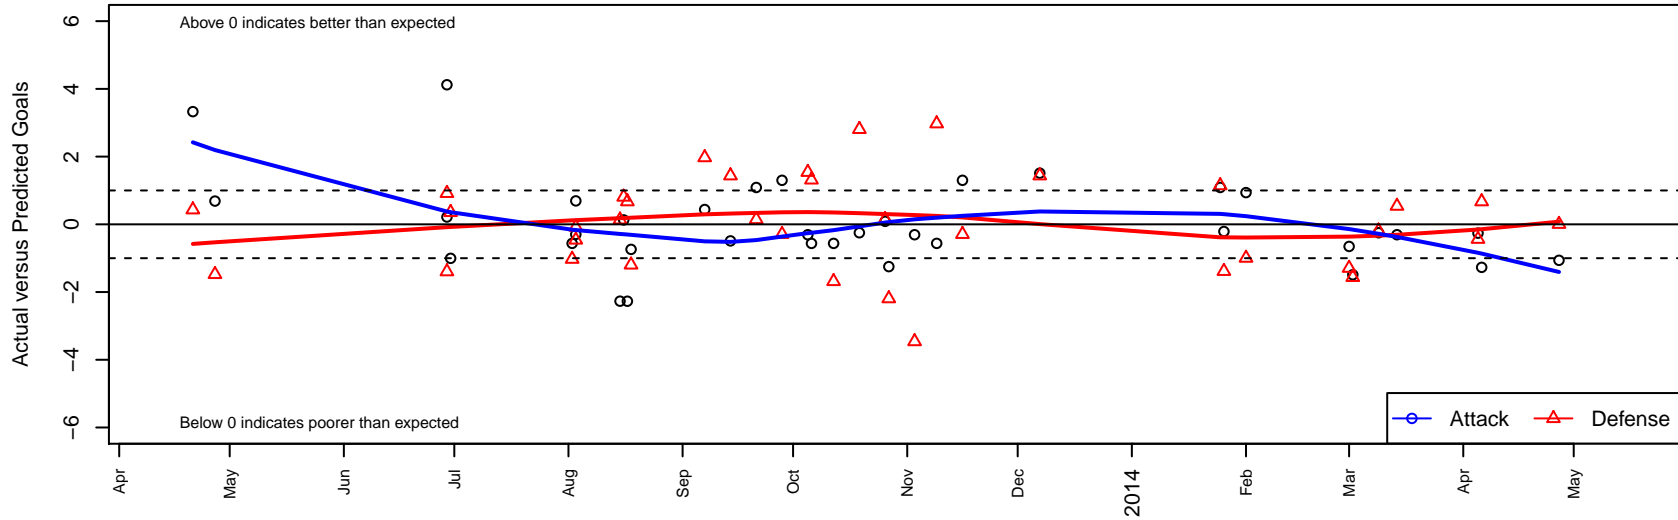

Seattle United Samba B00

Seattle United
 Seattle, WA
 B00 total strength=985
 attack=1.9 defense=1.9
 fall league = RCL B00 Div 2, Spr RCL B00 Div :
 alt names used:
 Seattle United Samba B00
 Seattle United Samba
 Seattle United B00 Samba
 SEATTLE UNITED B00 SAMBA (WA)
 2013 Seattle United B00 Samba C

Venues played:
 Challenger Div 2 Cup U12
 RVS Classic BU13
 WA Rush Cup B13 Gold U13
 Bigfoot Gold U13
 RCL B00 Div 2
 Spr RCL B00 Div 2
 Challenge Cup B00 Division 1 – Challenge 1

Seattle United Samba B00
 Dots are actual minus expected GF (blue circles) and GA (red triangles).
 Blue line is smoothed change in attack strength. Red is smoothed change in defense strength.